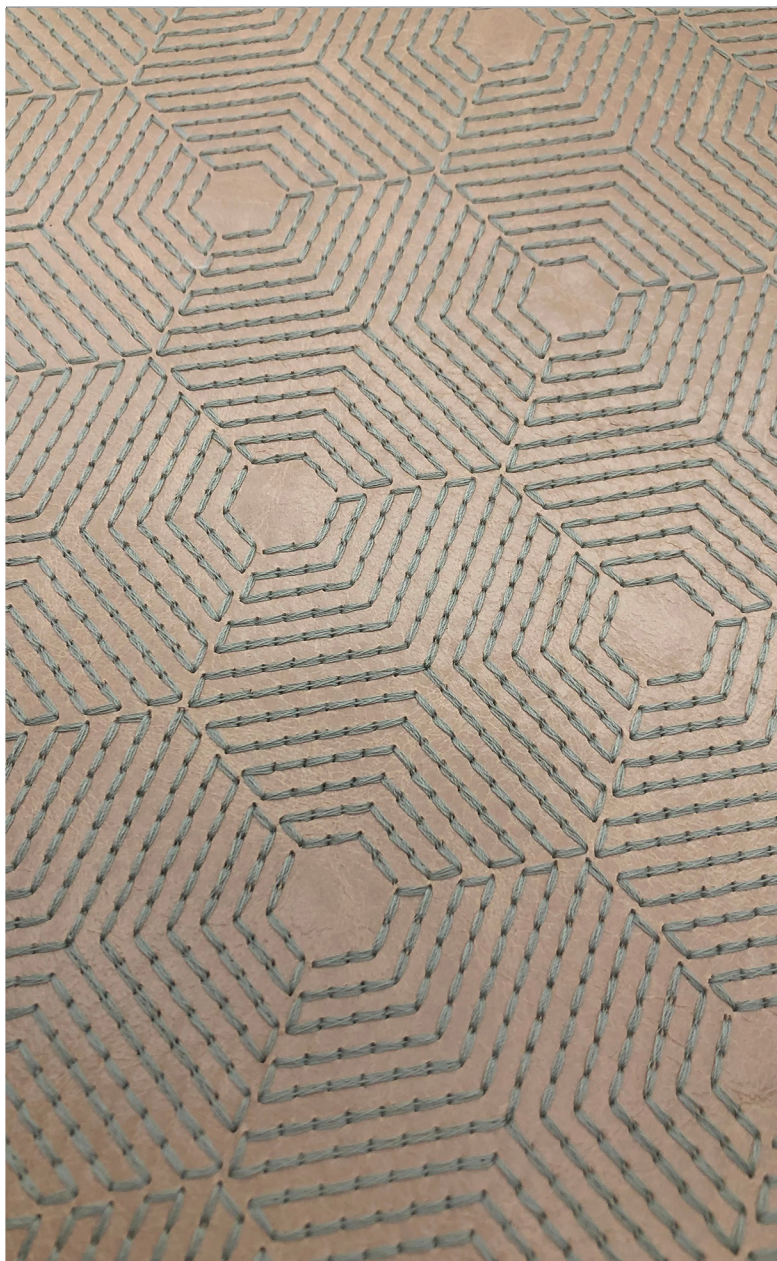

CUBIST (WHISTLER LEATHER)
VERBIER ALPINE BLUSH
G495

VICTORIA BAIN
EMBROIDERED TEXTILES

Cloudbreak Flagstone
Arch8 Faux Leather

General Information

Description: A highly skilled digital machine embroidery technique.

Suitability: Upholstery, Headboards, Walling, Soft furnishing

Colours: This design can also be custom coloured. Please contact use for further details

Dimensions: H 10cm, V 5.6cm

Minimum Order: 160cm X 44cm embroidery